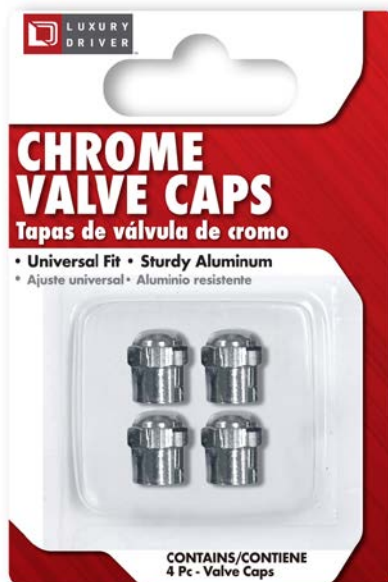

Luxury Driver
Deluxe Tire Gauge

14004 - 10-50 PSI

Luxury Driver
Chrome Dial Tire Gauge

14005 - 5-60 PSI

Luxury Driver
2 Way Truck & Auto
Tire Gauge

15176 - 10-120 PSI

Valve Stem Caps

- Universal Fit
- Sturdy Aluminum