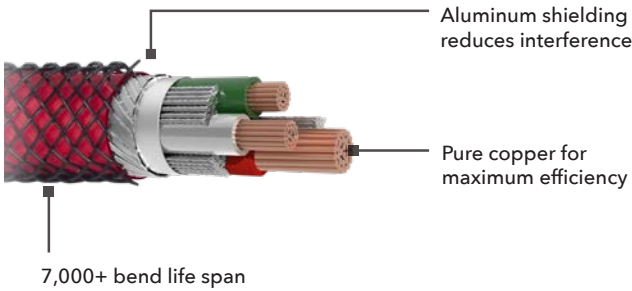

TPE-ARMORED Micro-USB Cables

Shift Tech Lightning King Kong Cable

■ 18309 - 4ft. Black / Grey

■ 18350 - 6ft. Black / Grey