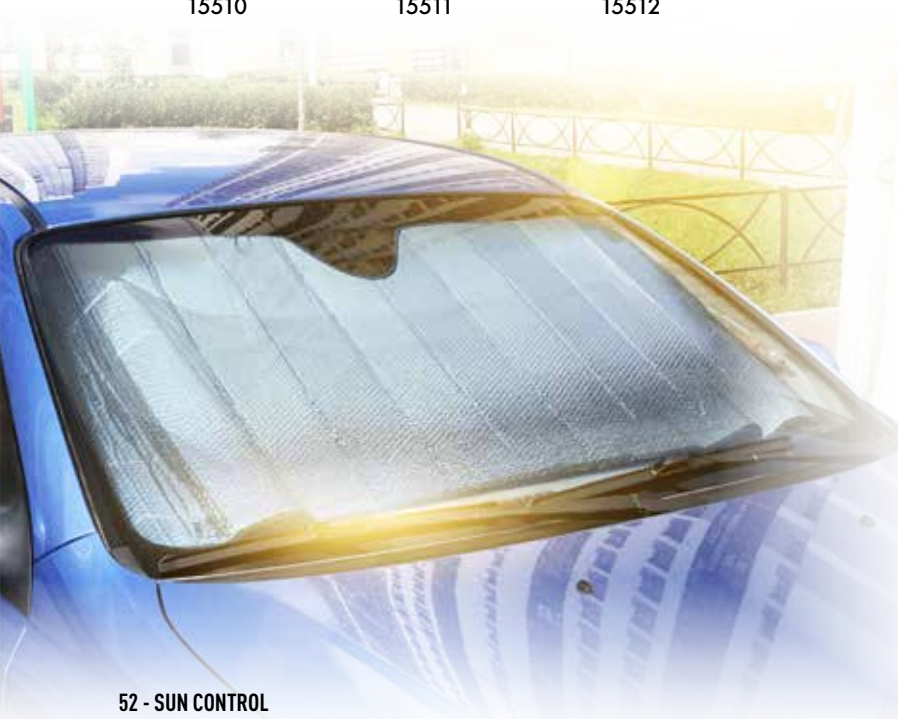

15516

15517

15527

15529

15528

15530

| PART # | PRODUCT DESCRIPTION | UPC | CASE QTY |
|--------|--|--------------|----------|
| 15527 | Luxury Driver Classic Twist Sun Shield - Compact | 812323013540 | 6 |
| 15528 | Luxury Driver Classic Twist Sun Shield - Universal | 812323013557 | 6 |
| 15529 | Luxury Driver Classic Twist Sun Shield - Jumbo | 812323013564 | 4 |
| 15530 | Luxury Driver Classic Twist Sun Shield 6 Piece Display - Universal | 812323013557 | 1 |