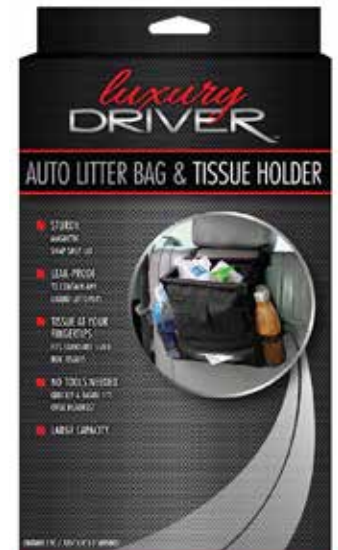

12062

12063

12064

12065

12500

12501

Litter Solutions

luxury
DRIVER