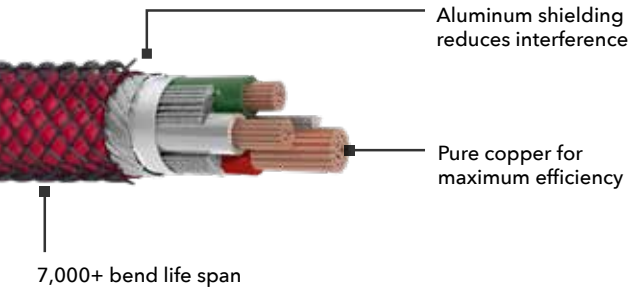

TPE-ARMORED Micro-USB Cables

PART #	PRODUCT DESCRIPTION	UPC	INNER PACK QTY	CASE QTY
18309	Shift Tech Lightning King Kong Cable Gray/Black 4ft	812323013359	6	72
18310	Shift Tech Micro-USB King Kong Cable Gray/Black 4ft	812323013366	6	72
18311	Shift Tech Type C King Kong Cable - Gray/Black 4ft	812323013373	6	72
18330	Shift Tech Lightning King Kong Cable Black/Red 4ft	812323013380	6	72
18331	Shift Tech Micro-USB King Kong Cable Black/Red 4ft	812323013397	6	72
18332	Shift Tech Type C King Kong Cable Black/Red 4ft	812323013403	6	72
18350	Shift Tech Lightning King Kong Cable Gray/Black 6ft	812323013410	6	72
18351	Shift Tech Type C King Kong Cable Gray/Black 6ft	812323013427	6	72
18352	Shift Tech Type C King Kong Cable Gray/Black 4ft	812323013434	6	72
18353	Shift Tech Type C/Lightening King Kong Cable Gray/Black 6ft	812323012024	6	72